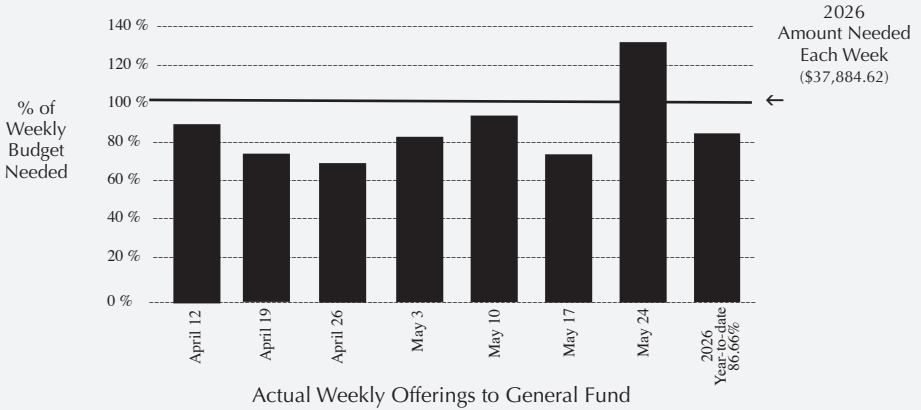

After 21 weeks of the fiscal year we have received 86.66% (-\$106,148.61) of what is needed to meet our church's 2026 budget goals. Thank you for prayerfully considering the part God would have you play this year in supporting the expanding ministry and vision here at Campus.