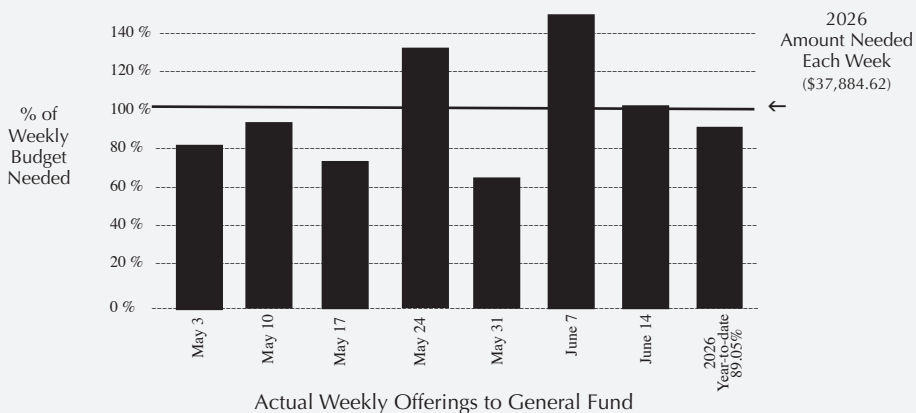

After 24 weeks of the fiscal year we have received 89.05% (-\$99,600.37) of what is needed to meet our church's 2026 budget goals. Thank you for prayerfully considering the part God would have you play this year in supporting the expanding ministry and vision here at Campus.